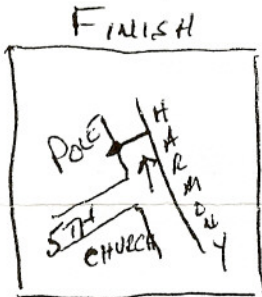

OLD NEW CASTLE 5 MILE RUN
New Castle, DE

DE08007LMB
Expires 12/31/2018

↑ N.

START: On 6th St. 1' East of Dart Sign. 4' East of Pole 15B212 going East intersect 6th/Delaware

MILE 1: 26.5" West of second tree. West of 1/8 mile Post on Battery Park Path

MILE 2: 81.5" West of 1 1/8 Mile Pole on Battery Park Path

TURNAROUND: 13' from end of asphalt part on path

MILE 3: 210' East of Iron Post Holder in center of path between two wooden posts.

MILE 4: 54' East of 1/4 Mile Post on Path