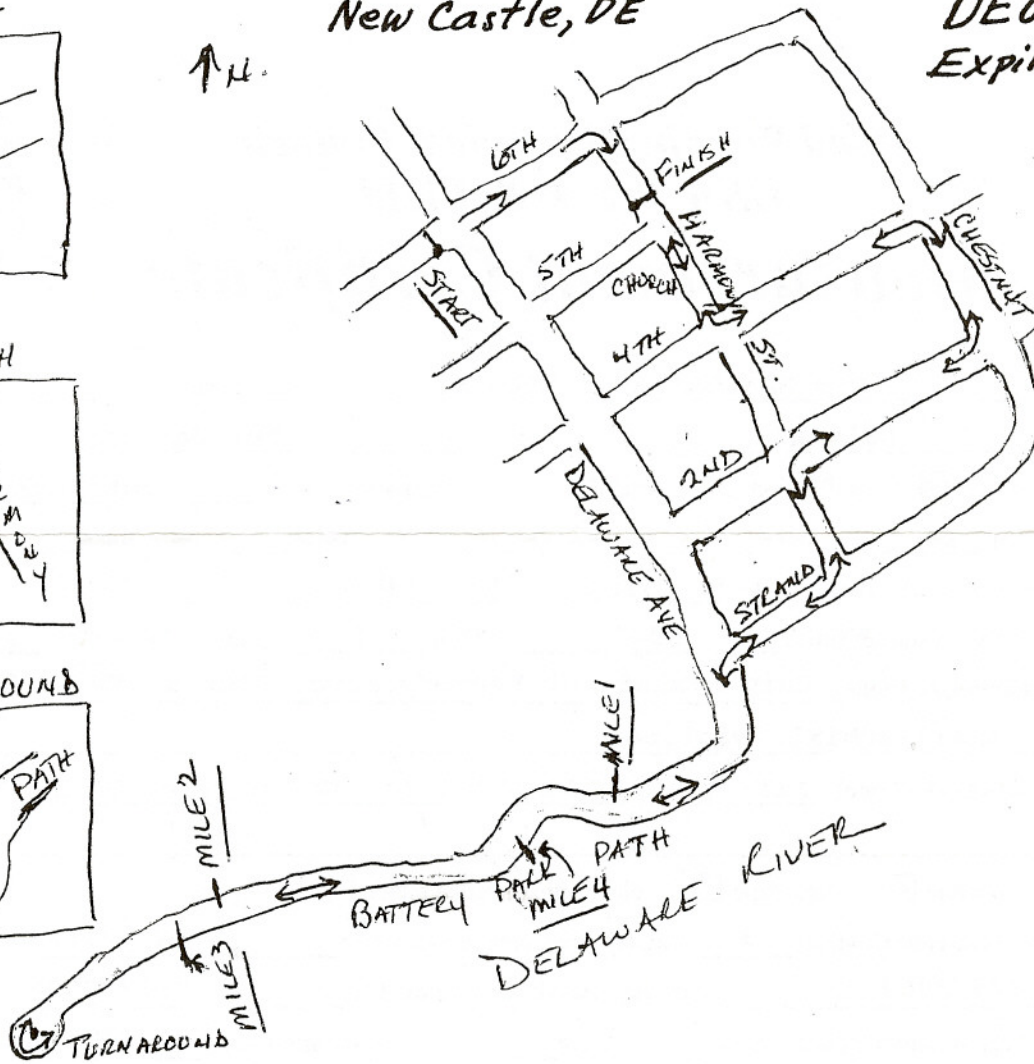

OLD NEW CASTLE 5 MILE RUN
New Castle, DE

DE08007LMB
Expires 12/31/2018

↑ N.

START: On 6th St. 1' East of Dart Sign. 4' East of Pole 15B212 going East intersect 6th/Delaware

MILE 1: 26.5" West of second tree. West of 1/8 mile Post on Battery Park Path

MILE 2: 81.5" West of 1 1/8 Mile Pole on Battery Park Path

TURNAROUND: 13' from end of asphalt part on path

MILE 3: 210' East of Iron Post Holder in center of path between two wooden posts.

MILE 4: 54' East of 1/4 Mile Post on Path

FINISH: Even with Pole 15B32 on Harmony Street.