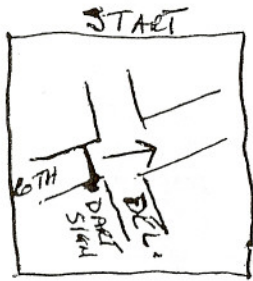

OLD NEW CASTLE 5 MILE RUN
New Castle, DE

DE08007LMB
Expires 12/31/2018

↑ N.

START: On 6th St. 1' East of Dart Sign. 4' East of Pole 15B212 going East intersect 6th/Delaware

MILE 1: 26.5" West of second tree. West of 1/8 mile Post on Battery Park Path

MILE 2: 81.5" West of 1 1/8 Mile Pole on Battery Park Path

TURNAROUND: 13' from end of asphalt part on path

MILE 3: 210' East of Iron Post Holder in center of path between two wooden posts.

MILE 4: 54' East of 1/4 Mile Post on Path